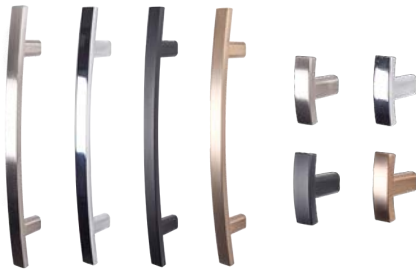

Shaker Fusion Storm

FUSION: Slab drawer fronts in combination with 5-piece door fronts.

DOOR STYLES AND COLORS

Snow Gloss Slab

SLAB: A clean, modern look available in 9 colors and a primed-for-paint option.

Graphite Slide

SLIDE: An enhanced shaker style available in 4 colors.

HANDLES, PULLS & KNOBS

Bar Pull

Satin Nickel & Matte Black
4-1/2", 6"; 2" T-Knob;
1-1/4" Round Knob

Artisan

Satin Nickel, Chrome,
Matte Black, Rose Gold
4-3/4", 6-1/16"; 1-7/32" Knob

Cottage

Satin Nickel, Chrome,
Matte Black, Rose Gold
4-1/2", 5-7/8"; 1-7/32" Knob

Arch

Satin Nickel, Chrome,
Matte Black, Rose Gold
6", 7-1/8"; 1-7/16" Knob

Loft

Satin Nickel, Chrome,
Matte Black, Rose Gold
4-5/8", 5-7/8"; 15/16" Knob

Square

Satin Nickel, Chrome,
Matte Black, Rose Gold
4-1/4", 5-7/16"; 15/16" Knob

Our experienced Lowe's Pro Supply Project Support Team will walk and measure all your unit types and supply samples of the most popular colors and styles for your selection.